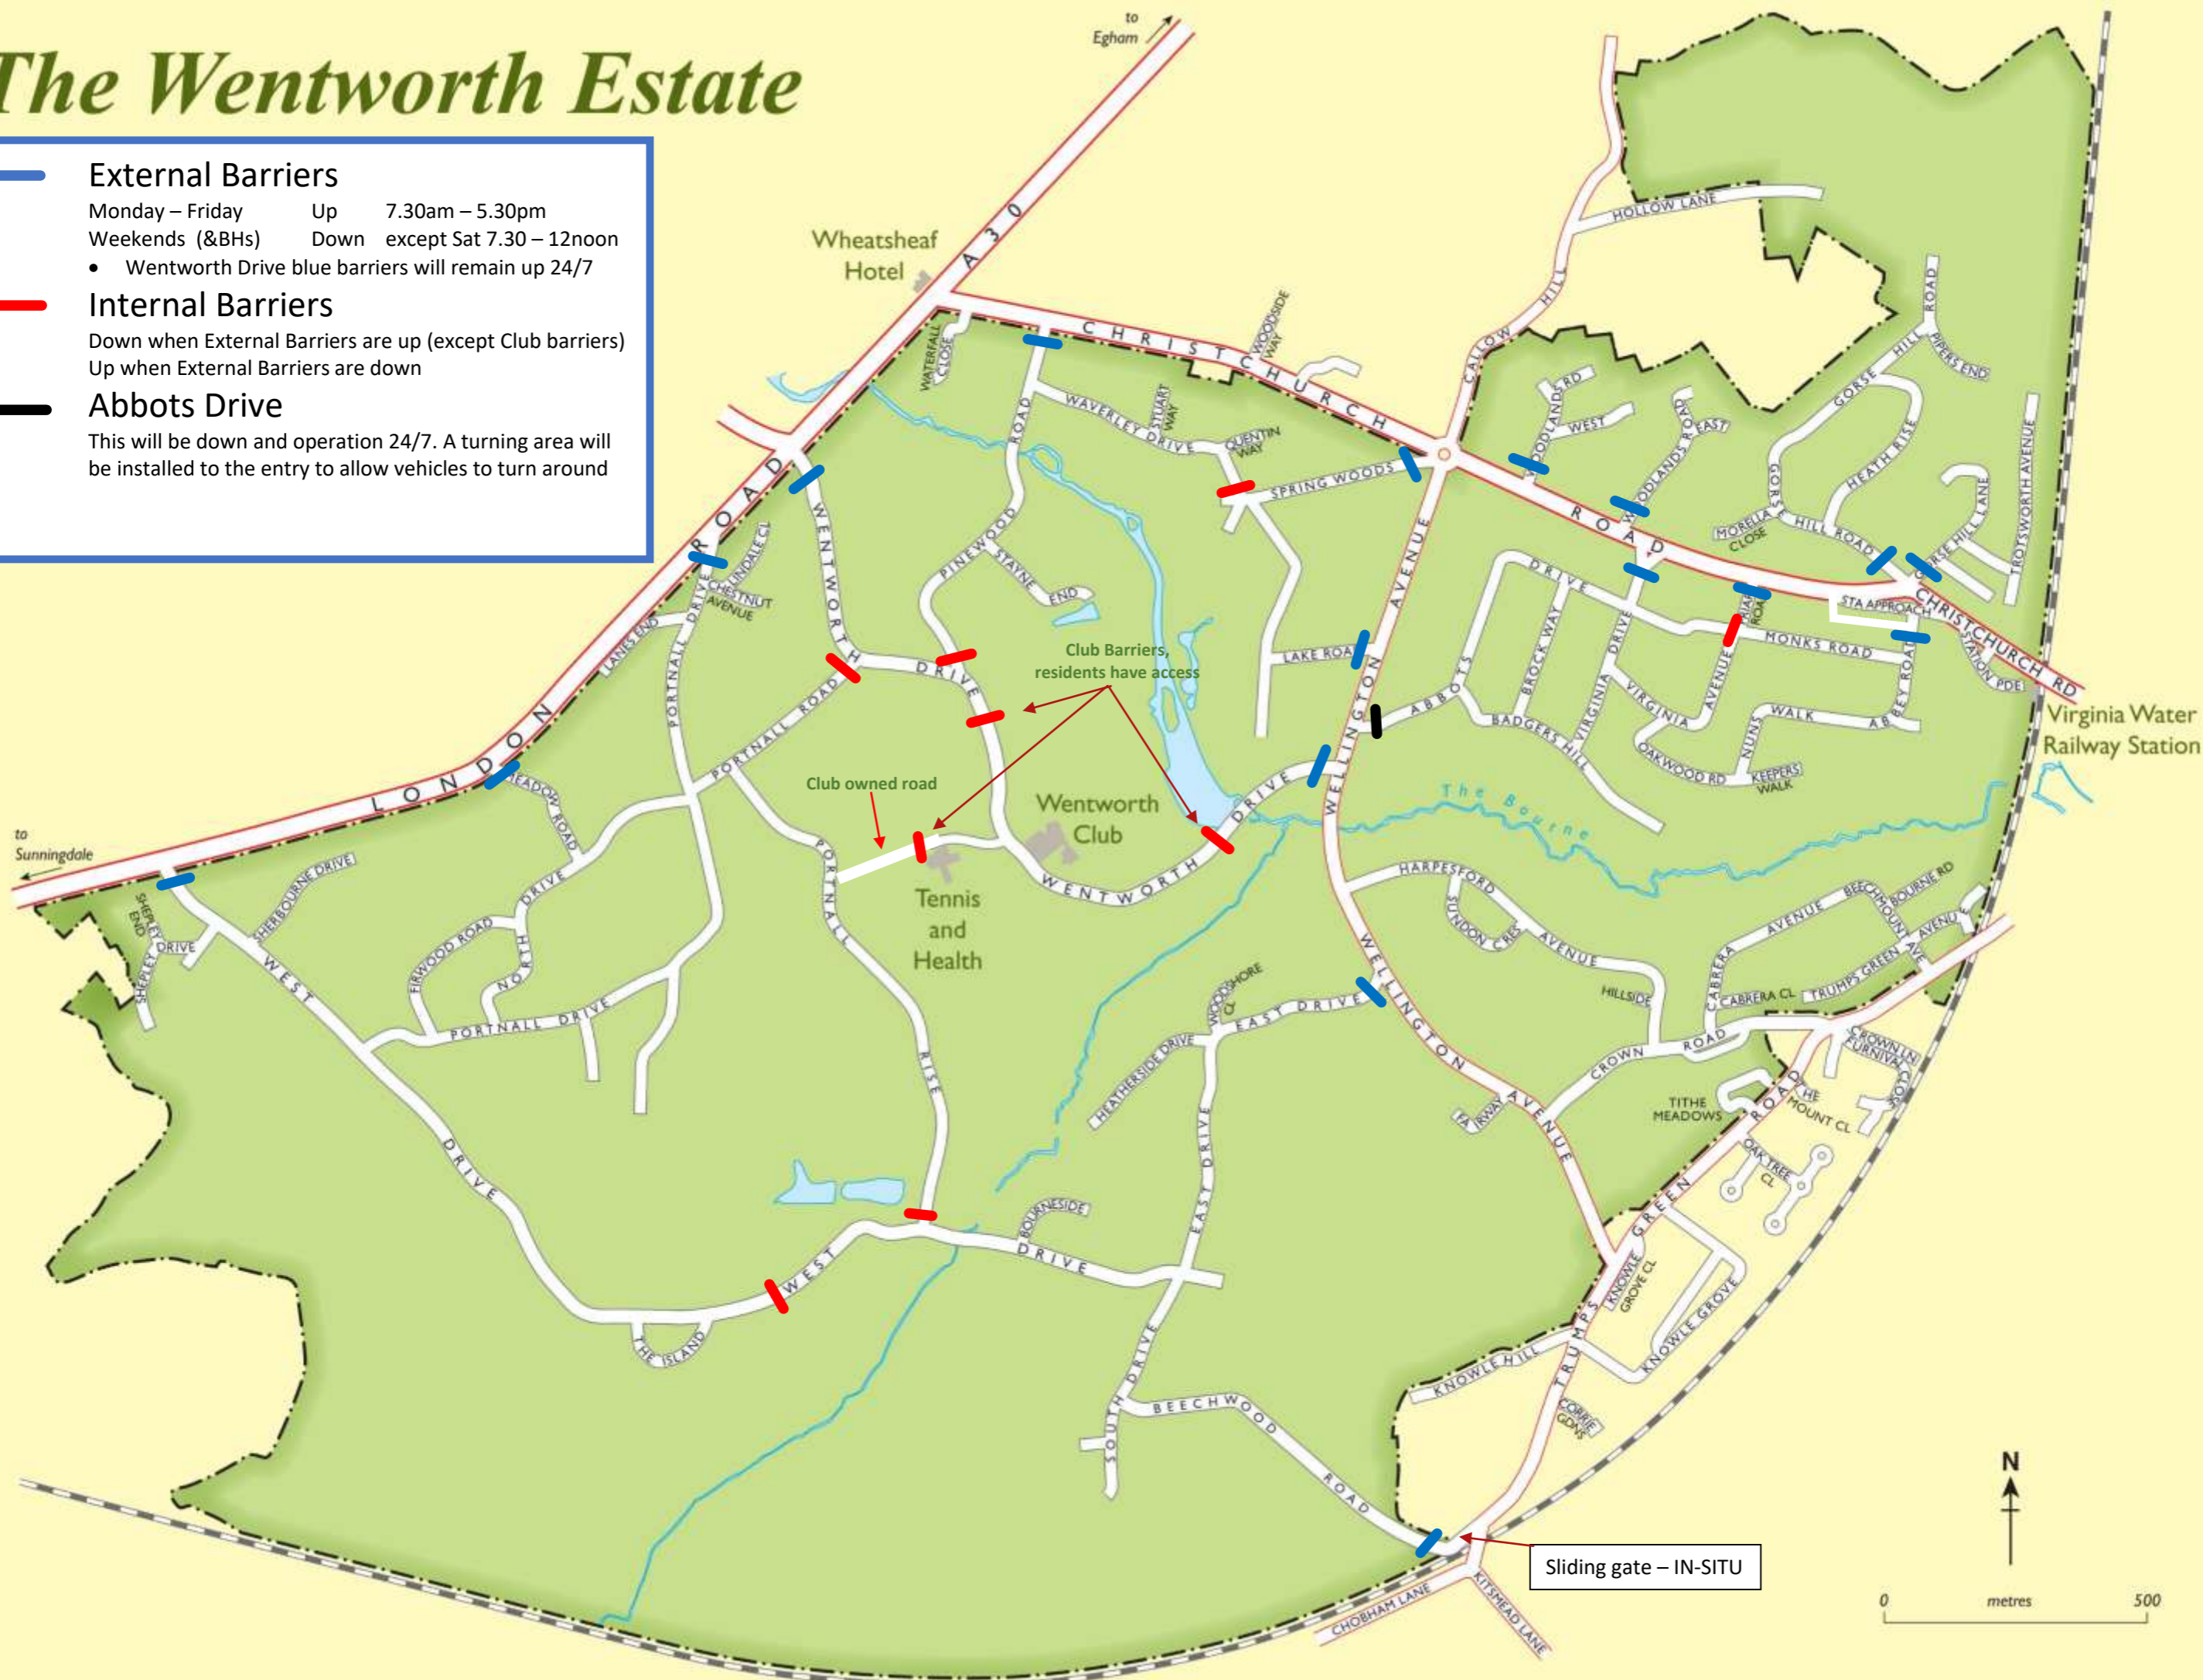

The Wentworth Estate

External Barriers
 Monday – Friday Up 7.30am – 5.30pm
 Weekends (&BHs) Down except Sat 7.30 – 12noon
 • Wentworth Drive blue barriers will remain up 24/7

Internal Barriers
 Down when External Barriers are up (except Club barriers)
 Up when External Barriers are down

Abbots Drive
 This will be down and operation 24/7. A turning area will be installed to the entry to allow vehicles to turn around

Sliding gate – IN-SITU